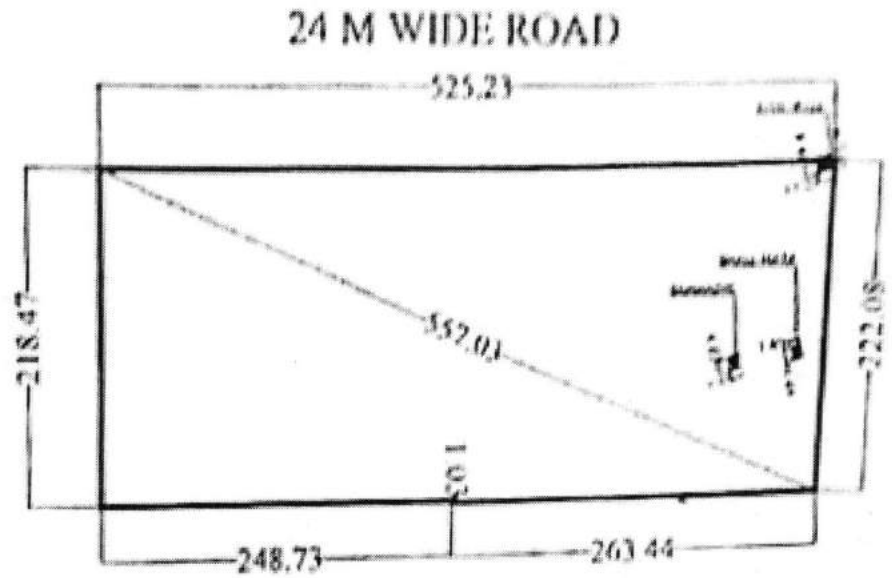

Longitude  
77.56554°

Local 03:33:02 PM  
GMT 10:03:02 AM

Altitude 13.29 meters  
Wednesday, 21.12.2022

PLOT NO – HS-02, Sector-12  
 8,000 sq.m.

# PLOT NO – 12, Techzone-02

114200.00 sq.m.

24 M WIDE ROAD

PLOT NO-3,4

PLOT NO – 17, Techzone-4  
4,000.39 sq.m.

HFR2+PGX, JM Florence Ln, Techzone 4, Amrapali Dream Valley, Greater Noida, Uttar Pradesh 201009, India

Latitude  
28.59108125°

Longitude  
77.45202098°

Local 03:27:02 PM

Altitude 164.35 meters

GMT 09:57:02 AM

Friday, 03.03.2023

PLOT

N.132

Lat 28.556128°

Long 77.471404°

09/12/22 04:35 PM

GPS Map Camera