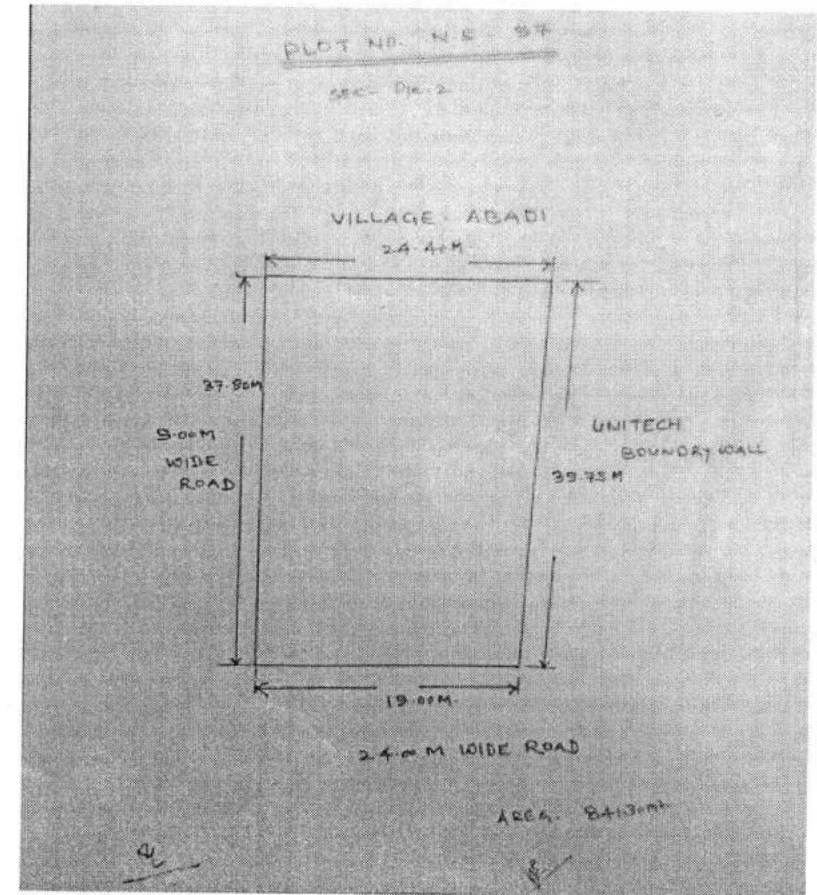

PLOT NO – NS-57, Pi-2  
841.30 sq.m.

# PLOT NO – NS-75A, Omicron-3 1,200 sqm

PLOT NO – NS-87, Mu  
2063.80 Sq.m.

PLOT  
No. NS  
87

Sec-MU

GPS Mo  
Camera Lit

1, Block B, Sector MU 1, Greater Noida, Uttar Pradesh 203207, India

Latitude  
28.476945°

Longitude  
77.56554°

Local 03:33:02 PM  
GMT 10:03:02 AM

Altitude 13.29 meters  
Wednesday, 21.12.2022

PLOT NO – HS-02, Sector-12  
 8,000 sq.m.

# PLOT NO – 17/2, KP-3

5,900.00 sq.m.

PLOT NO-16