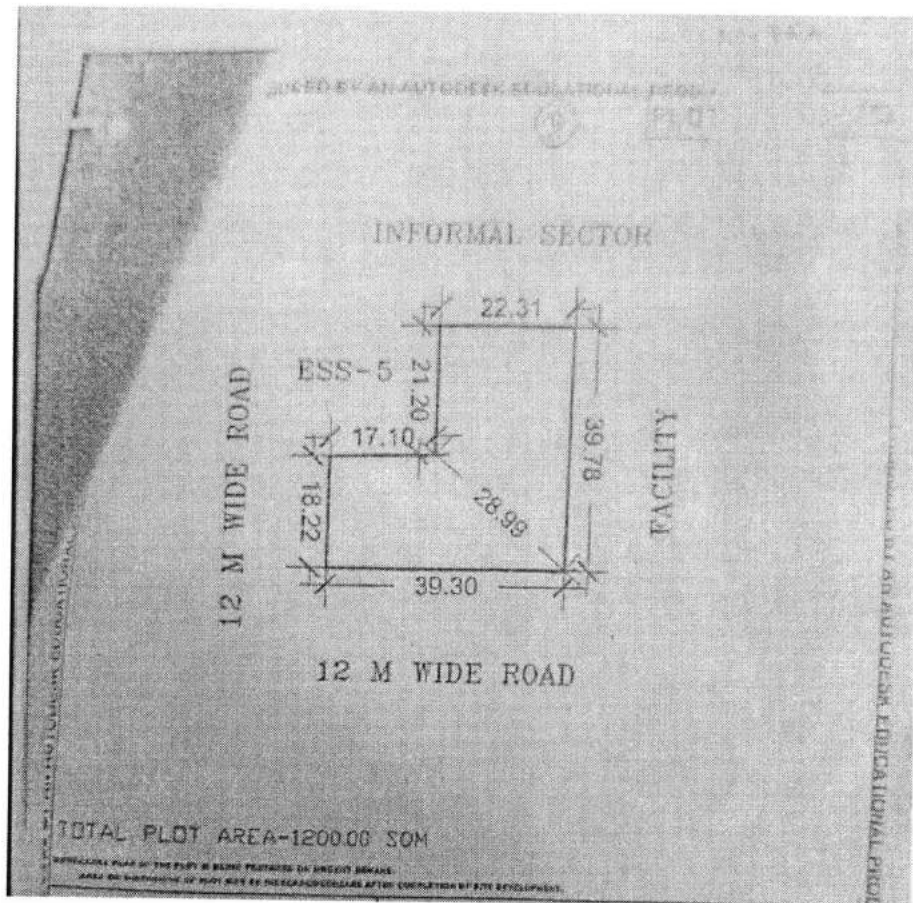

PLOT NO – NS-75A, Omicron-3 1,200 sqm