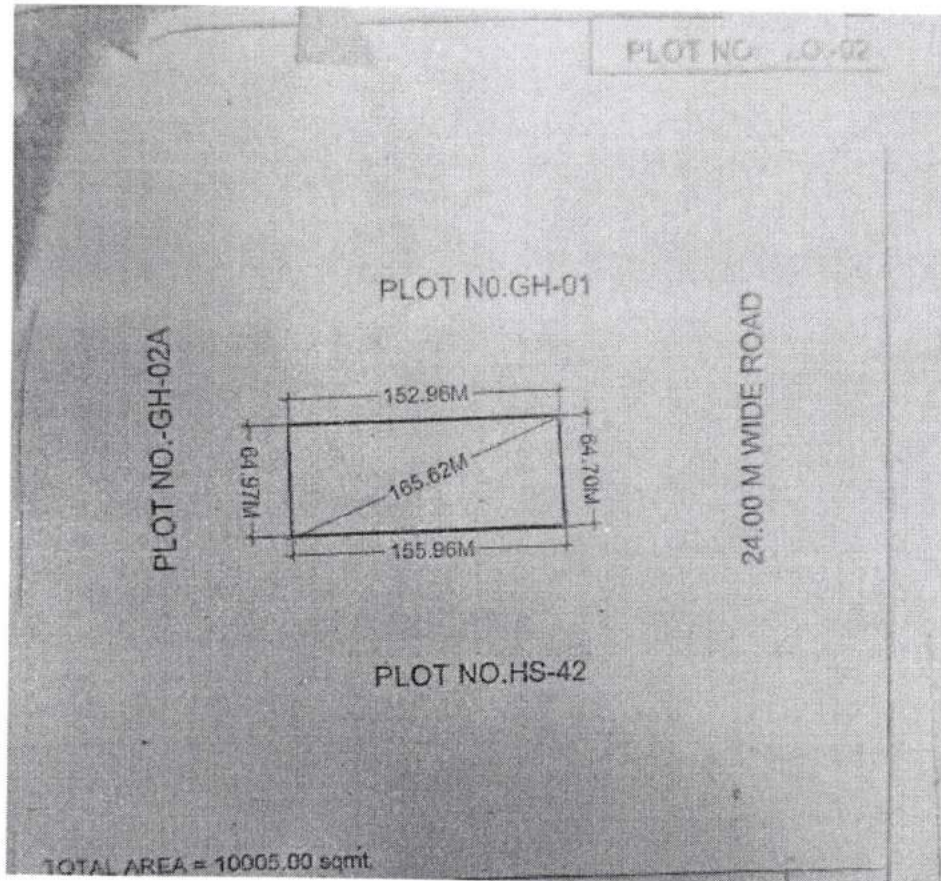

PLOT NO – HO-02, Mu

10,005 sq.m.