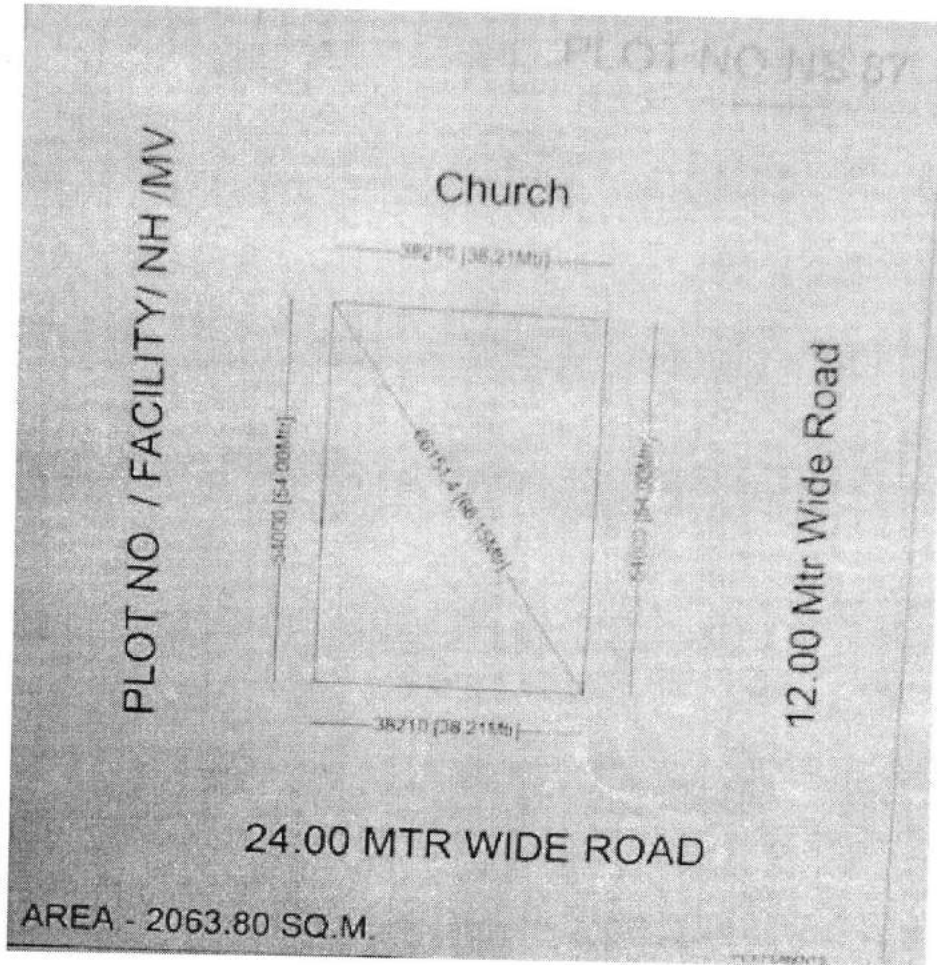

PLOT NO – NS-57, Pi-2  
841.30 sq.m.

# PLOT NO – NS-75A, Omicron-3 1,200 sqm

PLOT NO – NS-87, Mu  
2063.80 Sq.m.

PLOT  
No. NS  
87

Sec-MU

GPS Mo  
Camera Lit

1, Block B, Sector MU 1, Greater Noida, Uttar Pradesh 203207, India

Latitude  
28.476945°

Longitude  
77.56554°

Local 03:33:02 PM  
GMT 10:03:02 AM

Altitude 13.29 meters  
Wednesday, 21.12.2022

PLOT NO – HS-02, Sector-12  
 8,000 sq.m.