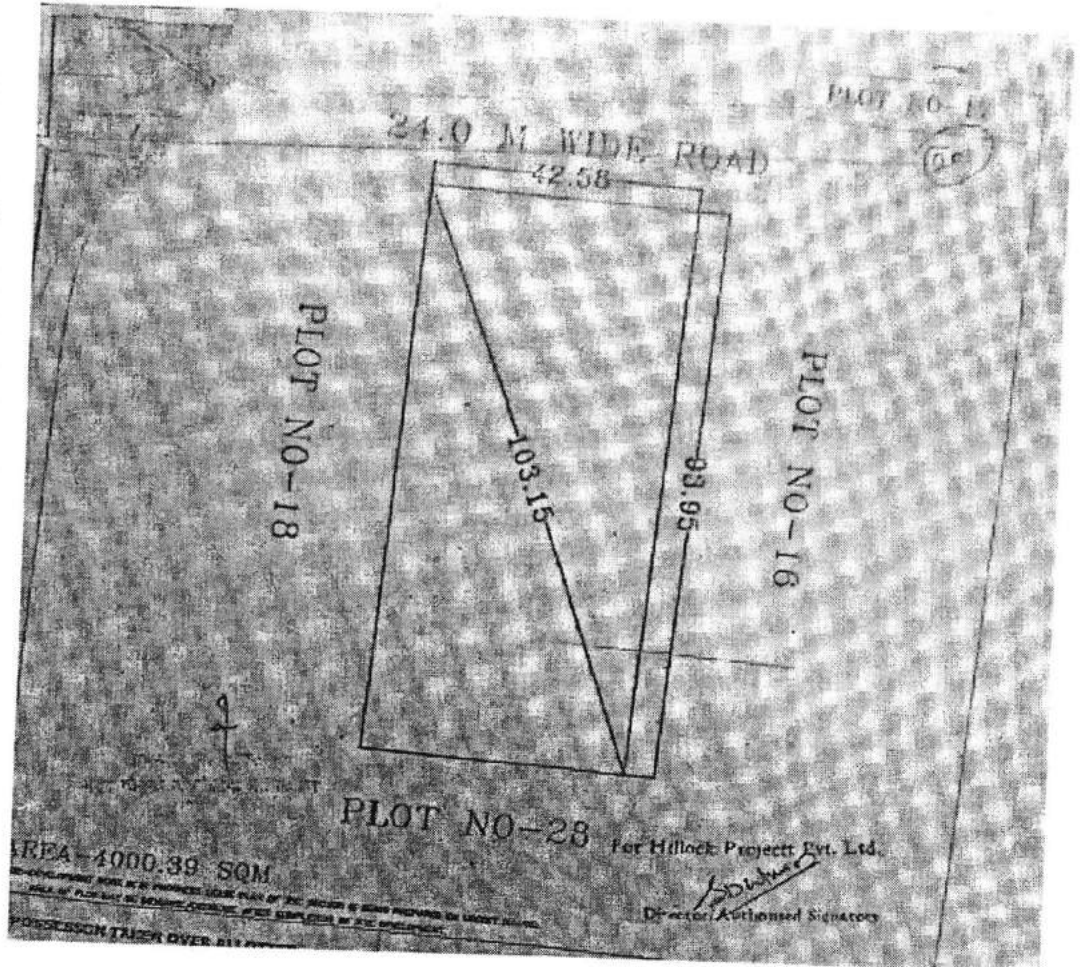

Longitude  
77.56554°

Local 03:33:02 PM  
GMT 10:03:02 AM

Altitude 13.29 meters  
Wednesday, 21.12.2022

PLOT NO – HS-02, Sector-12  
 8,000 sq.m.

Latitude  
28.59108125°

Longitude  
77.45202098°

Local 03:27:02 PM

Altitude 164.35 meters

GMT 09:57:02 AM

Friday, 03.03.2023

PLOT

N.132

Lat 28.556128°

Long 77.471404°

09/12/22 04:35 PM

GPS Map Camera