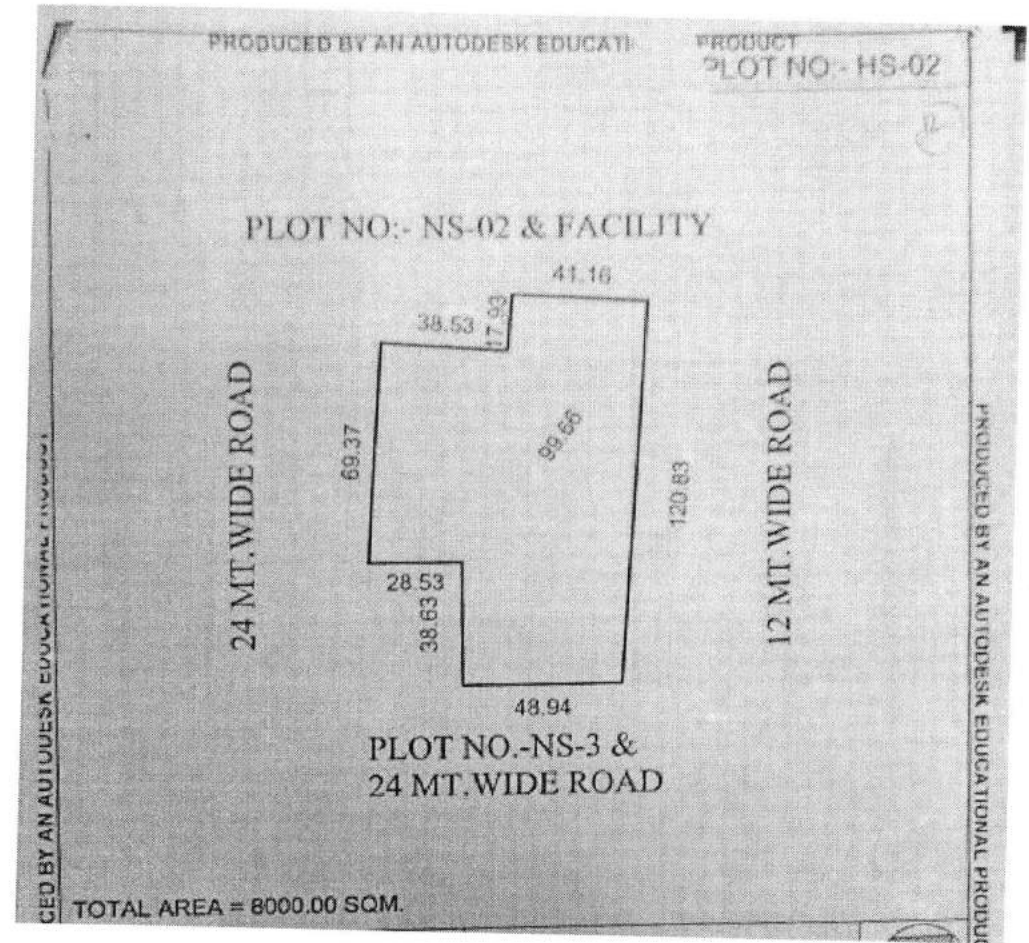

# PLOT NO – NS-75A, Omicron-3 1,200 sqm

PLOT NO – NS-87, Mu  
2063.80 Sq.m.

PLOT  
No. NS  
87

Sec-MU

GPS Mo  
Camera Lit

1, Block B, Sector MU 1, Greater Noida, Uttar Pradesh 203207, India

Latitude  
28.476945°

Longitude  
77.56554°

Local 03:33:02 PM  
GMT 10:03:02 AM

Altitude 13.29 meters  
Wednesday, 21.12.2022

PLOT NO – HS-02, Sector-12  
 8,000 sq.m.

# PLOT NO – 12, Techzone-02

114200.00 sq.m.

24 M WIDE ROAD

PLOT NO-3,4

PLOT NO – 17, Techzone-4  
4,000.39 sq.m.

HFR2+PGX, JM Florence Ln, Techzone 4, Amrapali Dream Valley, Greater Noida, Uttar Pradesh 201009, India

# PLOT NO – 17/2, KP-3

5,900.00 sq.m.

PLOT NO-16